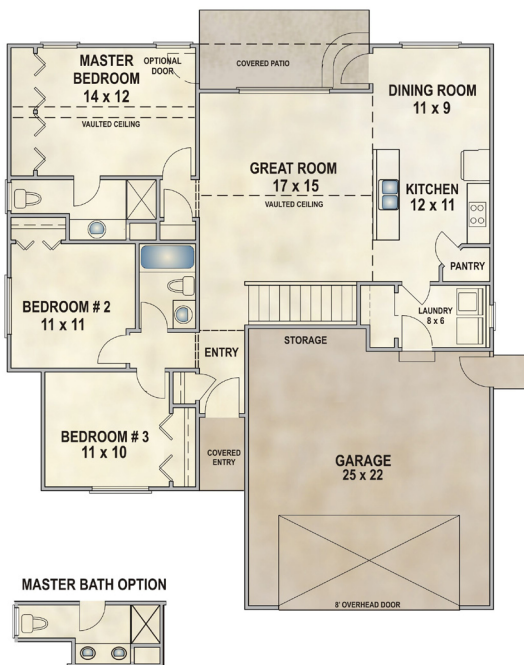

4244 DARTFORD

\$225,804

EVEREST MODEL
APPROXIMATELY 1301 SQ FT

RANCH WITH 3 BDRM & 2 BATH

UPGRADES INCLUDE:
2 SINKS IN MASTER BATH
STAINLESS STEEL APPLIANCES