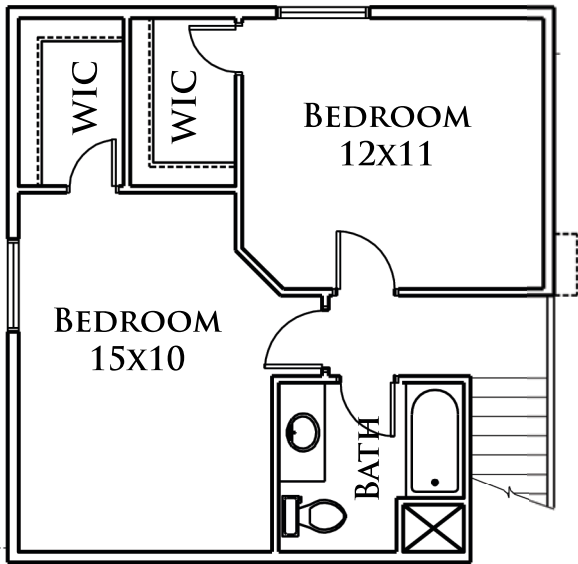

MASTER
BEDROOM
13X13

KI TCHEN
10X10

DI N I NG ROOM
11X10

MASTER
BATH

WIC

1/2 BATH
LAUNDRY

LI V I NG ROOM
17X19

GARAGE

MAIN FLOOR
977 SQ FT

UPPER FLOOR
538 SQ FT